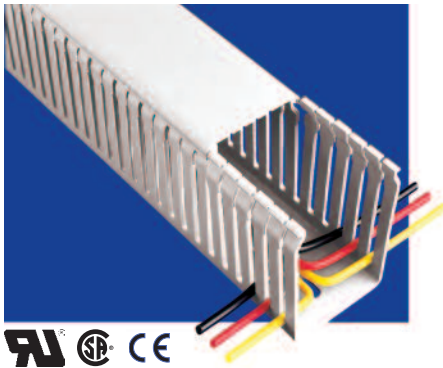

G-series Wide Slot Wiring Duct

from **\$13.10** per stick

- Wide fingers giving additional cable support
- Smooth edges for worry-free wiring and handling
- Terminated wires can be re-routed easily
- Scoreline at base of finger allows removal without the need for tools
- Made of self extinguishing rigid PVC
- UL94 Flammability rating V-0
- Service temperature 5°F to 140°F (-15°C to 60°C)
- 0.79" slot pitch, 0.31" slot width
- 23 sizes available in gray (RAL 7030), white, black, or blue
- Cover included with duct
- Dividers and many other optional accessories available

To order call 1.800.972.0436 or visit factorymation.com

No Games, No Gimmicks...
...Just Great Products at Great Prices!!!

F-series Narrow Slot Wiring Duct

from **\$13.10** per stick

- Ideal for use with high-density narrow terminal blocks where more access is required
- Improve appearance of panels with cables out in best position
- Scoreline at base of finger allows removal without the need for tools
- Made of self extinguishing rigid PVC with UL94 Flammability rating V-0
- Service temp. 5°F to 140°F (-15°C to 60°C)
- 0.39" slot pitch, 0.16" slot width
- 20 sizes in gray (RAL 7030), white, or black
- Cover included with duct
- Dividers and many other accessories available