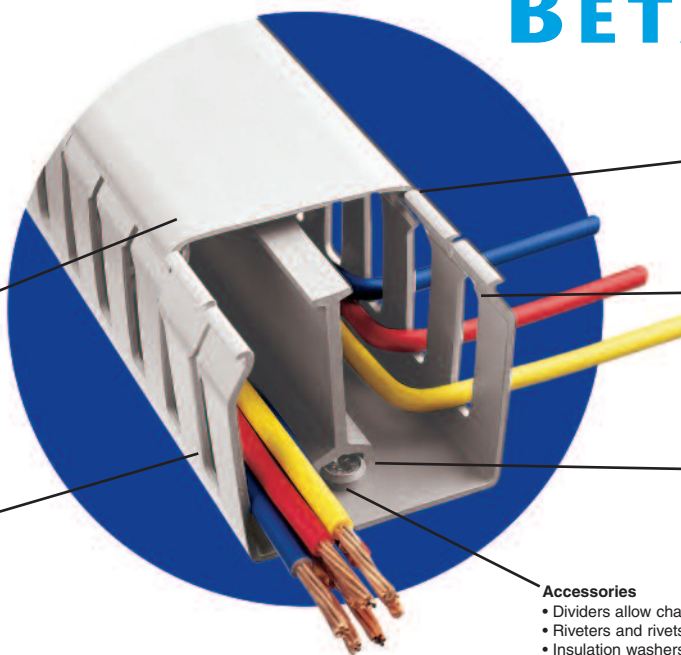

WIRE DUCT

The panel building market has very specific needs. Betaduct is a unique cable management system developed specifically for use within cabinets and control panels. Betaduct is available in a number of different colors and sizes. Select Open, Narrow, Closed Slot, and Solid Wall (RaceWay) duct depending on your application.

- Industrial Grade Material**
- Made of self-extinguishing PVC
 - UL94 Flammability rating V-0
 - Service temperature 5°F to 140°F (-15°C to 60°C)
 - UL, CSA, CE, and Lloyds Register approved

Score line
Fingers can be easily removed without the need for tools

BETADUCT

Lid Retention
Friction bead on wider duct provides excellent lid retention to resist vibration

Cable Retention
Wiring duct design allows cables to be retained during installation, making routing and cable termination a simple process

Easy Installation
Base slots are to DIN 43659 standard providing flexibility for easy installation

- Accessories**
- Dividers allow channel separation within single duct
 - Riveters and rivets allow for quick fastening and installation
 - Insulation washers provide location for dividers to be secured to base of wiring duct